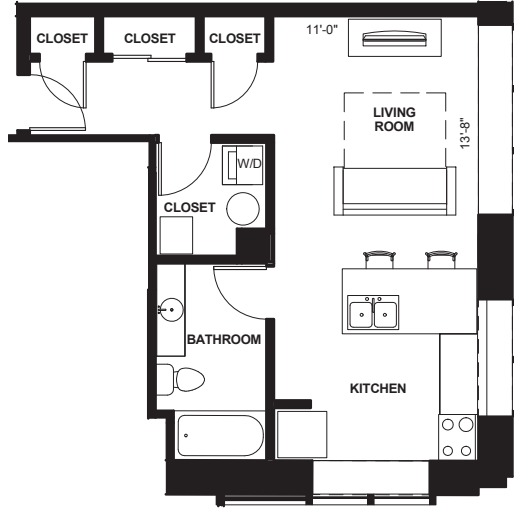

CROP

---

STUDIO  
570 SQ. FT.

RTLOFTS.COM

717 LOCUST ST.  
DES MOINES, IA 50309  
515.369.RTDM (7863)

---

PLEASE NOTE THAT RENTAL RATES, AVAILABILITY, DEPOSITS AND SPECIALS ARE SUBJECT TO CHANGE WITHOUT NOTICE AND ARE BASED ON AVAILABILITY. LEASE TERMS VARY AND MINIMUM LEASE TERMS AND OCCUPANCY GUIDELINES MAY APPLY. CONTACT LEASING OFFICE FOR DETAILS.