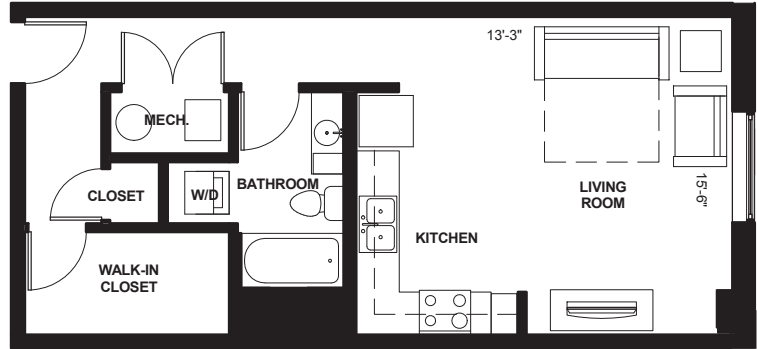

R&T

• LOFTS •

BYLINE

STUDIO

590 SQ. FT.

RTLOFTS.COM

717 LOCUST ST.
DES MOINES, IA 50309
515.369.RTDM (7863)

PLEASE NOTE THAT RENTAL RATES, AVAILABILITY, DEPOSITS AND SPECIALS ARE SUBJECT TO CHANGE WITHOUT NOTICE AND ARE BASED ON AVAILABILITY. LEASE TERMS VARY AND MINIMUM LEASE TERMS AND OCCUPANCY GUIDELINES MAY APPLY. CONTACT LEASING OFFICE FOR DETAILS.